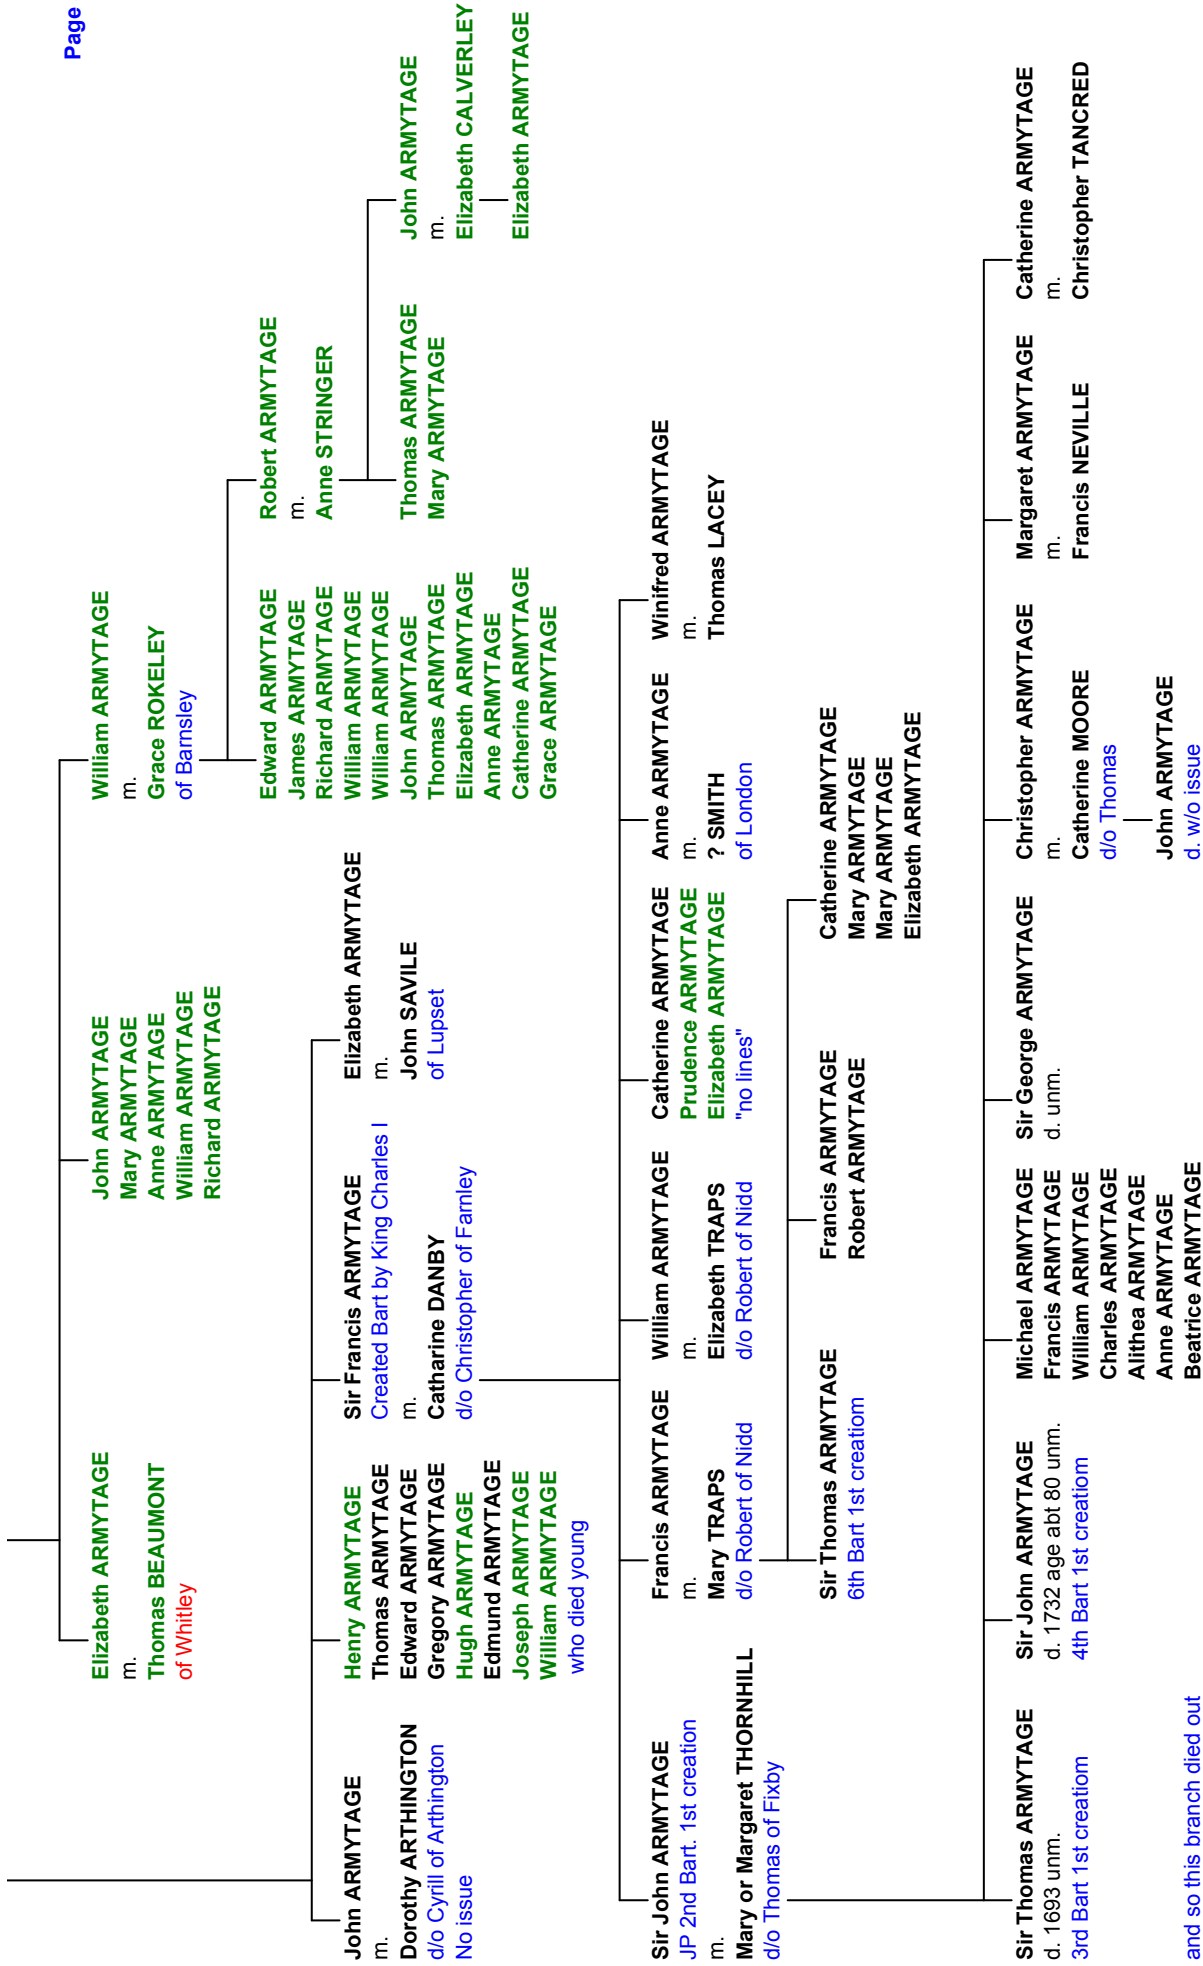

? **CHAPMAN** d/o Robert of Lowte ? **COMBERWORTH** d/o Roger ? **BRIGHTHOLME** of Crosby

Robert ARMYTAGE

m.

Alexander ARMYTAGE

m.

? **BROUGHTON** d/o Thomas

3 children

Roger ARMYTAGE

m.

John CAWOD of Cawood

d/o John of Pinchbeck

Richard ARMYTAGE

m.

Julian PINCHBACK

d/o **John GIBSON** of Leverington Cambs

Merial ARMYTAGE

m.

John GIBSON of Leverington Cambs

Anne CAWOD

? **CAWOD**

Key:
 Black - fairly certain
 Green - less certain
 Red - something important
 Blue - comment
 Purple - unconvincing

Also mentioned from Armitage Bridge (airgale)
 1258 Richard de Hermitagic
 1340 Adam dell Hermitage
 1379 William del Ermytache

and so this branch died out

Sir George John ARMYTAGE
 6th Bart. 2nd creation 1842-1918
 m1. 1871 m2. 1893
Ellen FAWKES Mary Georgiana LITTLEDALE
 —
 Edith Beatrice ARMYTAGE

Br-Gen Sir George Ayscough ARMYTAGE
 7th Bart. 2nd creation 1872-1953
 m. 1899-1922
Aimee Swinerton PILKINGTON
 —
 John Hawksworth ARMYTAGE
 m.
 Everilde Frances CREYKE
 —
 Walter John ARMYTAGE
 —
 Winifred Harriet ARMYTAGE