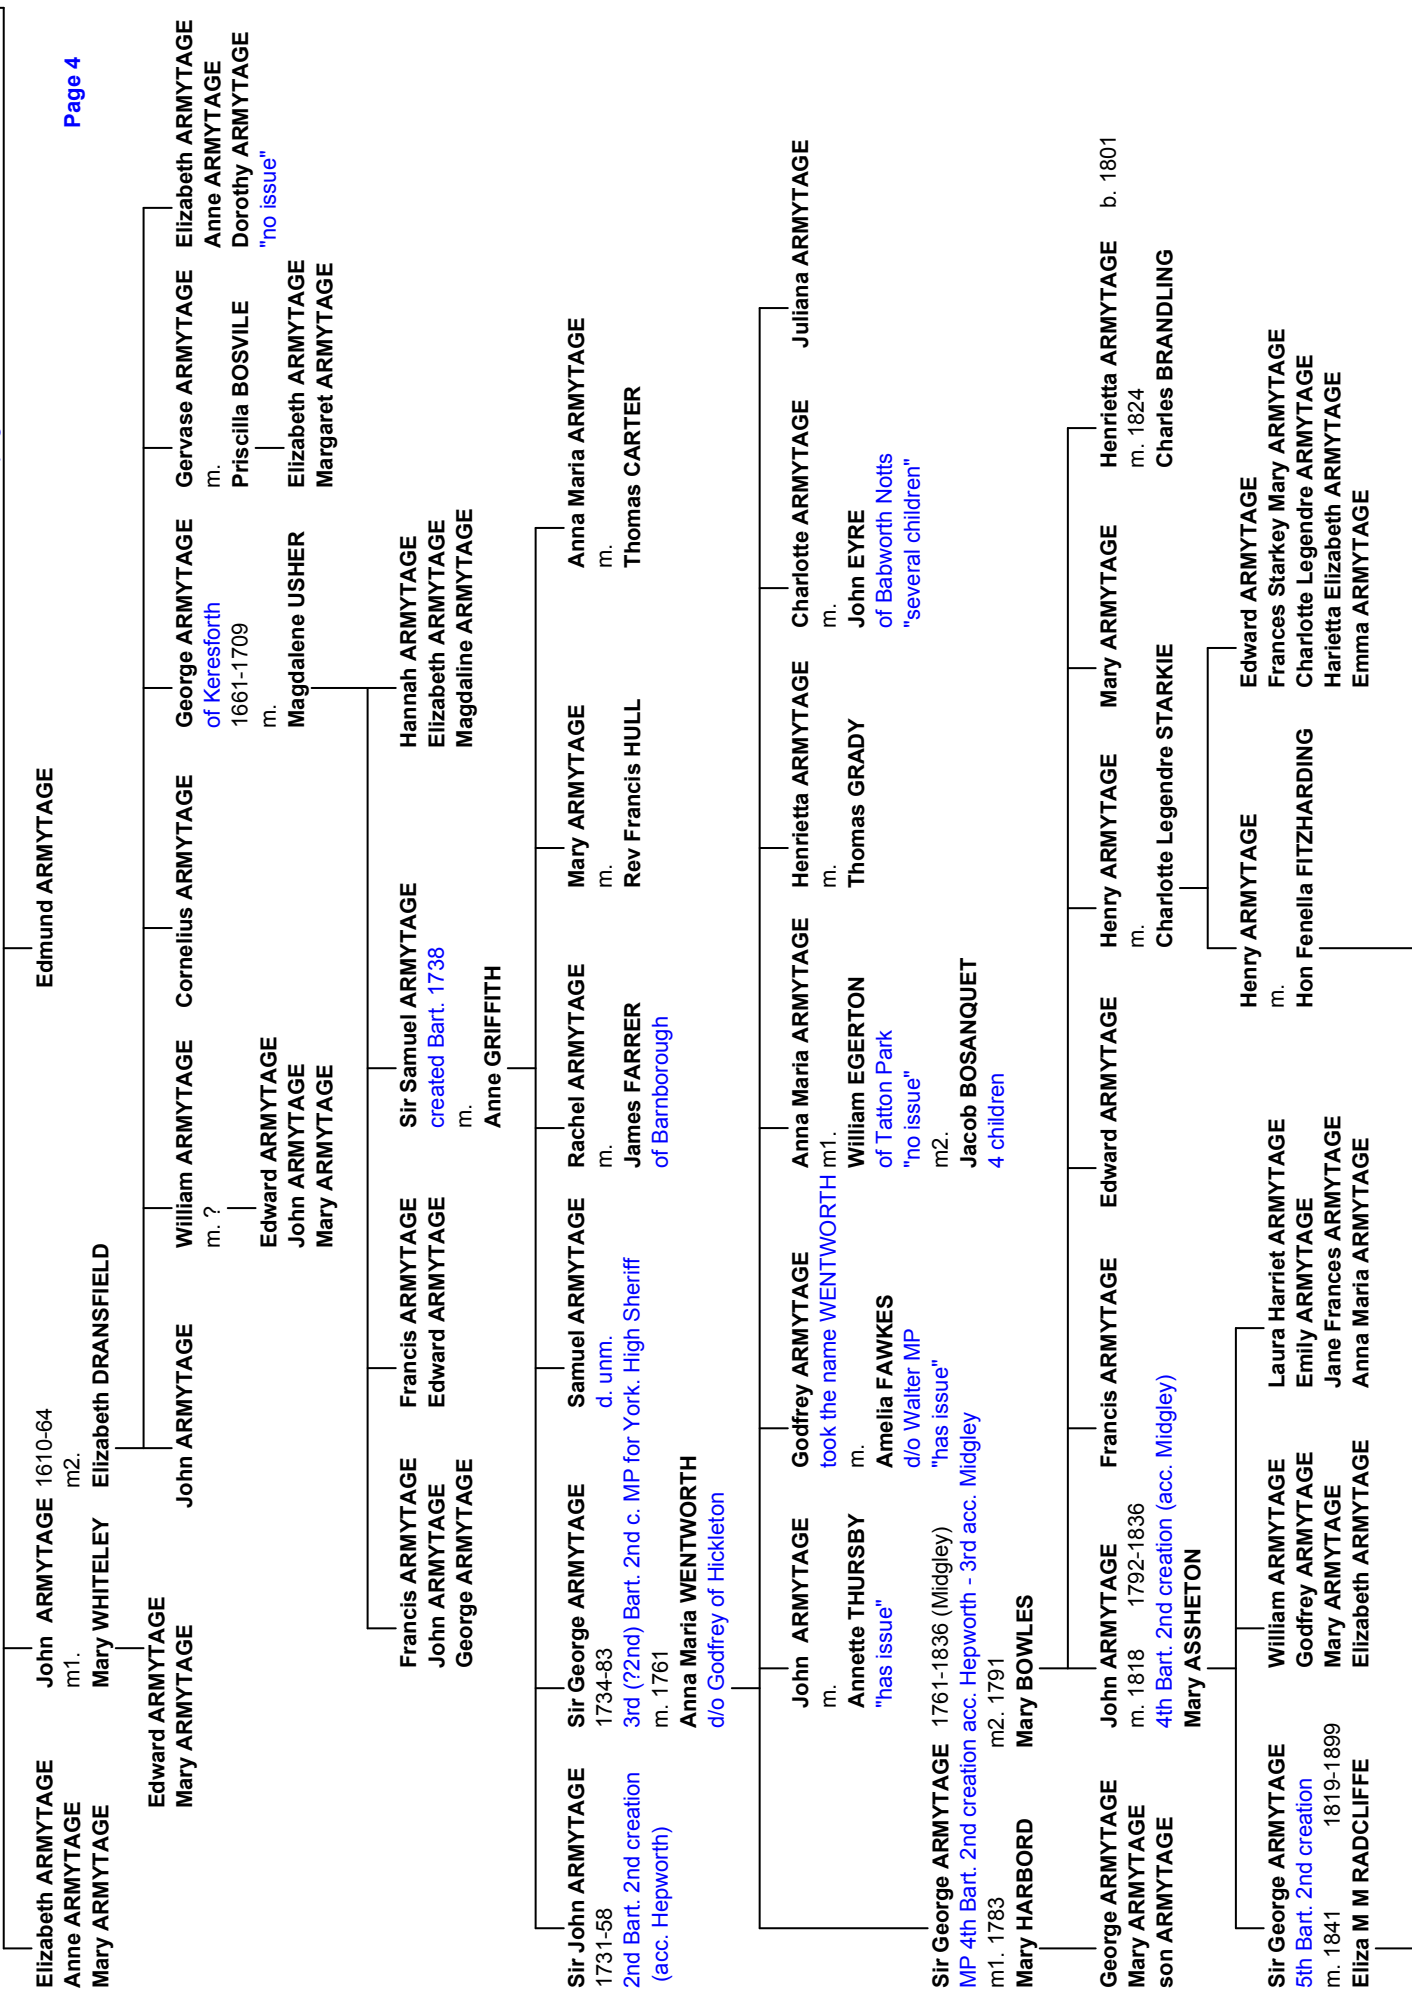

m.

John GIBSON of Leverington Cambs

Anne CAWOD

? **CAWOD**

Key:
 Black - fairly certain
 Green - less certain
 Red - something important
 Blue - comment
 Purple - unconvincing

Also mentioned from Armitage Bridge (airgale)
 1258 Richard de Hermitagic
 1340 Adam dell Hermitage
 1379 William del Ermytache

and so this branch died out

Sir George John ARMYTAGE
 6th Bart. 2nd creation 1842-1918
 m1. 1871 m2. 1893
Ellen FAWKES Mary Georgiana LITTLEDALE
 —
 Edith Beatrice ARMYTAGE

Br-Gen Sir George Ayscough ARMYTAGE
 7th Bart. 2nd creation 1872-1953
 m. 1899-1922
Aimee Swinerton PILKINGTON
 —
 John Hawksworth ARMYTAGE
 m.
 Everilde Frances CREYKE
 —
 Walter John ARMYTAGE
 —
 Winifred Harriet ARMYTAGE