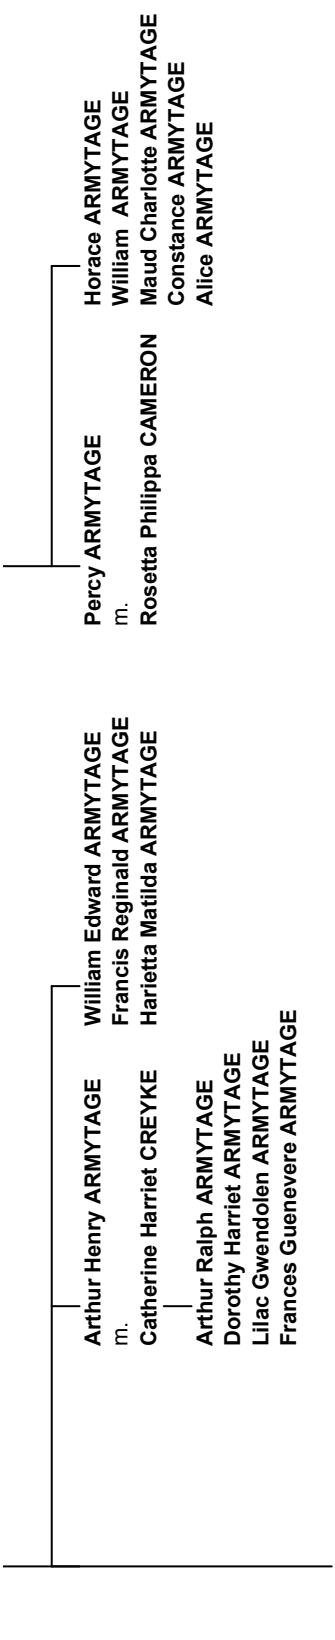

Sir George John ARMYTAGE
6th Bart. 2nd creation 1842-1918
m1. 1871 m2. 1893
Ellen FAWKES Mary Georgiana LITTLEDALE
—
Edith Beatrice ARMYTAGE

Br-Gen Sir George Ayscough ARMYTAGE
7th Bart. 2nd creation 1872-1953
m. 1899-1922
Aimee Swinerton PILKINGTON
—
John Hawksworth ARMYTAGE
m.
Everilde Frances CREYKE
—
Walter John ARMYTAGE
—
Winifred Harriet ARMYTAGE

Capt Sir John Lionel ARMYTAGE
1901-83
8th Bart. 2nd creation
m1. 1927-47
Evelyn Mary Jessamine FOX
m2. 1949
Maria Margarete TENHAEFF
—
Christina Mary ARMYTAGE
b. 1952
m.
? CORNISH
—
Capt David George ARMYTAGE
b. 1929
Heir presumptive. 2nd creation
m. 1954
Antonia COSIMA
—
Hugh ARMYTAGE b. 1955
Davina ARMYTAGE b. 1956
Charles ARMYTAGE b. 1962
—
Reginald William ARMYTAGE
m.
Sylvia Beatrice STAVELEY
—
Barbara Ellen ARMYTAGE
m. 1930
Henry David Makgill-Crichton-Maitland

Ann ARMYTAGE b. 1928
m1. 1948
Francis Richard ANSON
m2. 1962
Philip J WARBURTON-LEE
—
Sir (John) Martin ARMYTAGE b. 1933
9th Bart. 2nd creation